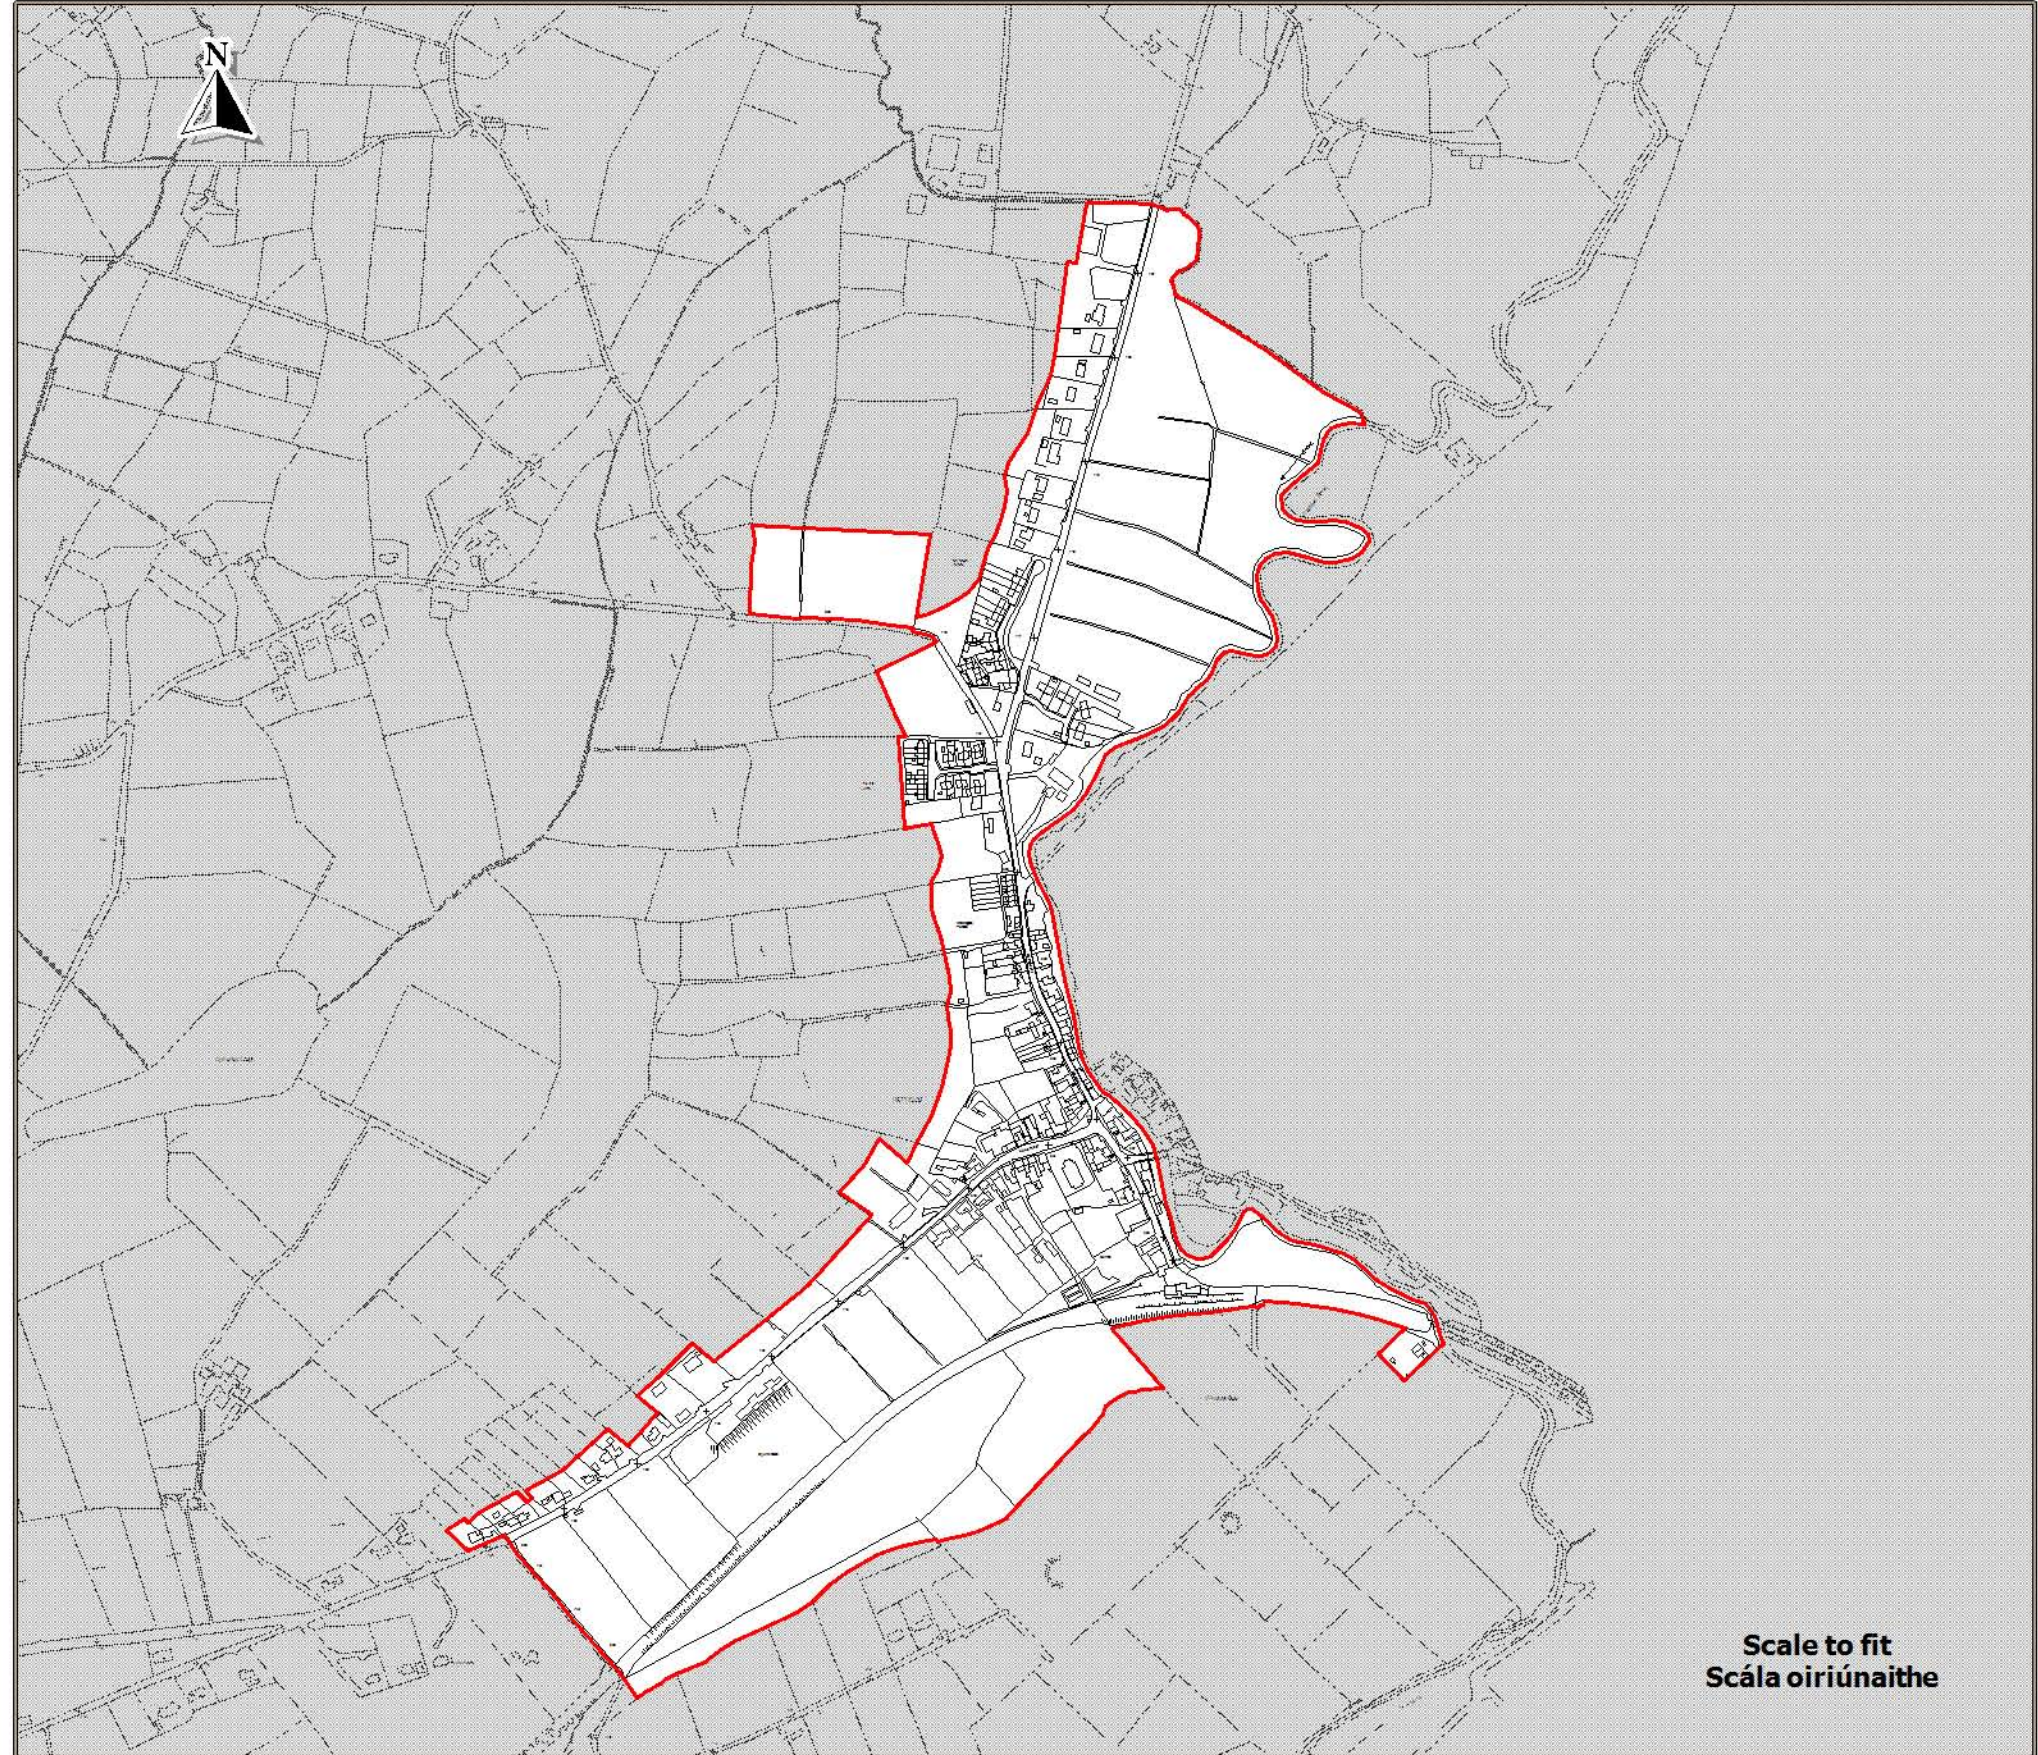

**Draft County Donegal
Development Plan
2018 - 2024**

**Dréacht Plean Forbartha
Contae Dhún na nGall
2018 - 2024**

Layer 3 - Map 15.54
Sraith 3 - Léarscáil 15.54

**Pettigo
Paiteagó**

Settlement Framework
Creatlach Lonnaíochta

Settlement Boundary
Teorainn Lonnaíochta

Scale to fit
Scála oiriúnaithe

Ordnance Survey Ireland data reproduced under OSI Licence Number 2017/02/CCMA/Donnegal County Council. Unauthorised reproduction infringes Ordnance Survey Ireland and Government of Ireland copyright. Ordnance Survey Ireland, 2017. Donegal County Council, 2017.

Sonraí de chuid Shuirbhíreacht Ordánais Éireann arna atáirgeadh faoi Uimhir Cheadúnais SOÉ 2017/02/CCMA Comhairle Contae Dhún na nGall. Má dhéantar é seo a atáirgeadh gan údarás, sáróidh sé cóipcheart Shuirbhíreacht Ordánais Éireann agus Rialtas na hÉireann. Shuirbhíreacht Ordánais Éireann, 2017. Comhairle Contae Dhún na nGall, 2017.